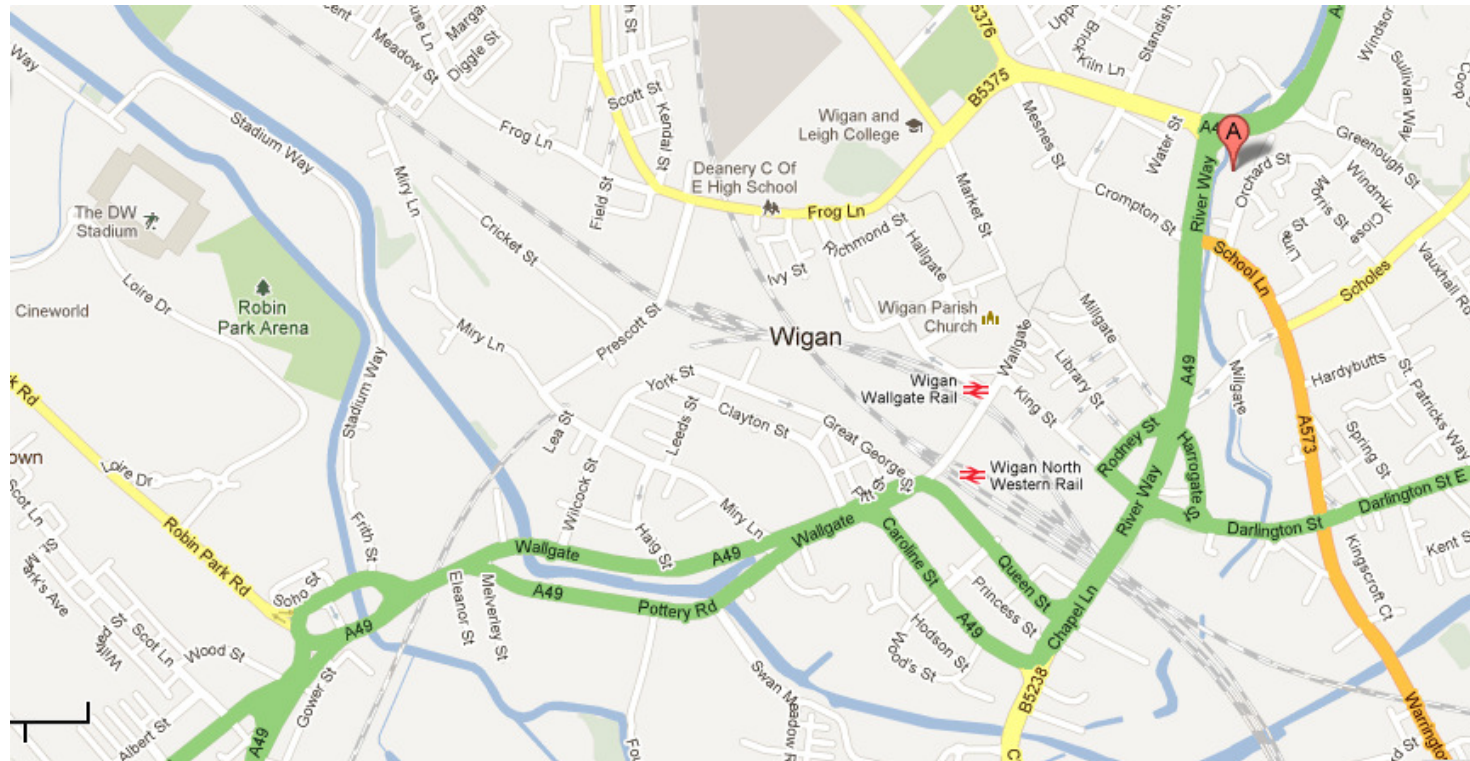

The DW Stadium
Loire Drive, Robin Park, Wigan WN5 0UH

Location

The DW Stadium is close to the M6, M61 and M58 motorways and is situated in Wigan's Robin Park retail complex. Detailed directions have been included as a separate attachment.

There is an onsite car park, with complimentary spaces.

There are two train stations close by; Wigan North Western and Wigan Wallgate. Both are approximately 1.5 miles away from the Stadium.

Mercure Wigan Oak Hotel
Orchard Street, Wigan WN1 3SS
(rooms reserved for the night prior to Regional Meeting, i.e. 25 April)

Location

M6 exit 25 A49 to Wigan to roundabout. Follow A5238 to Bolton follow road to town centre at the 5th set of traffic lights turn right into Crompton Street and immediately left into Orchard Street. The Hotel is on the left. M6 junction 27. Follow A5209. Carry on through to Wigan until Tesco is on the right. Turn left, then immediately right into Morris Street and immediately right into Orchard Street. The Hotel is on the right.

The hotel is approximately 2 miles away from The DW Stadium and a few minutes walk from the town centre.

There is an onsite car park, which is complimentary to residents.