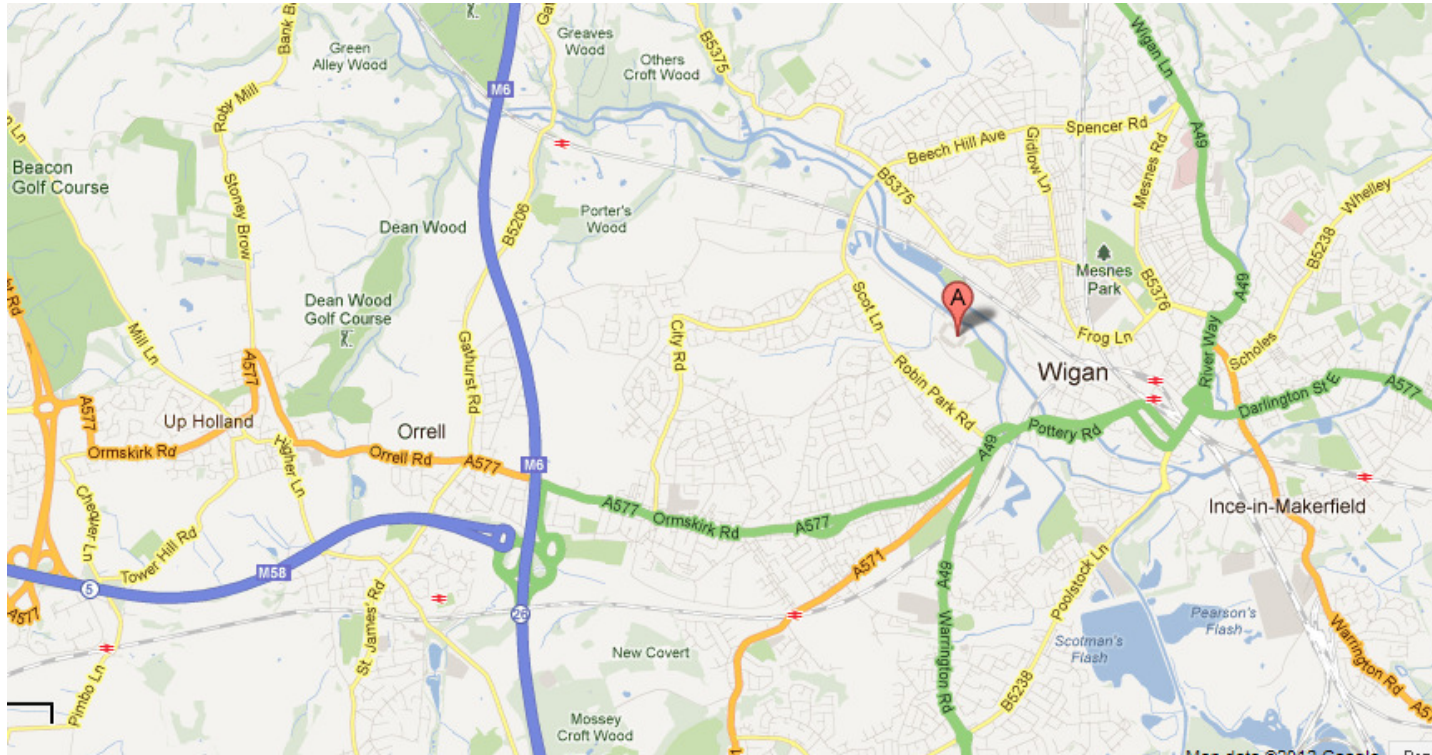

The DW Stadium
Loire Drive, Robin Park, Wigan WN5 0UH

Location

The DW Stadium is close to the M6, M61 and M58 motorways and is situated in Wigan's Robin Park retail complex. Detailed directions have been included as a separate attachment.

There is an onsite car park, with complimentary spaces.

There are two train stations close by; Wigan North Western and Wigan Wallgate. Both are approximately 1.5 miles away from the Stadium.

Mercure Wigan Oak Hotel
Orchard Street, Wigan WN1 3SS
(rooms reserved for the night prior to Regional Meeting, i.e. 25 April)

Location

M6 exit 25 A49 to Wigan to roundabout. Follow A5238 to Bolton follow road to town centre at the 5th set of traffic lights turn right into Crompton Street and immediately left into Orchard Street. The Hotel is on the left. M6 junction 27. Follow A5209. Carry on through to Wigan until Tesco is on the right. Turn left, then immediately right into Morris Street and immediately right into Orchard Street. The Hotel is on the right.

The hotel is approximately 2 miles away from The DW Stadium and a few minutes walk from the town centre.

There is an onsite car park, which is complimentary to residents.