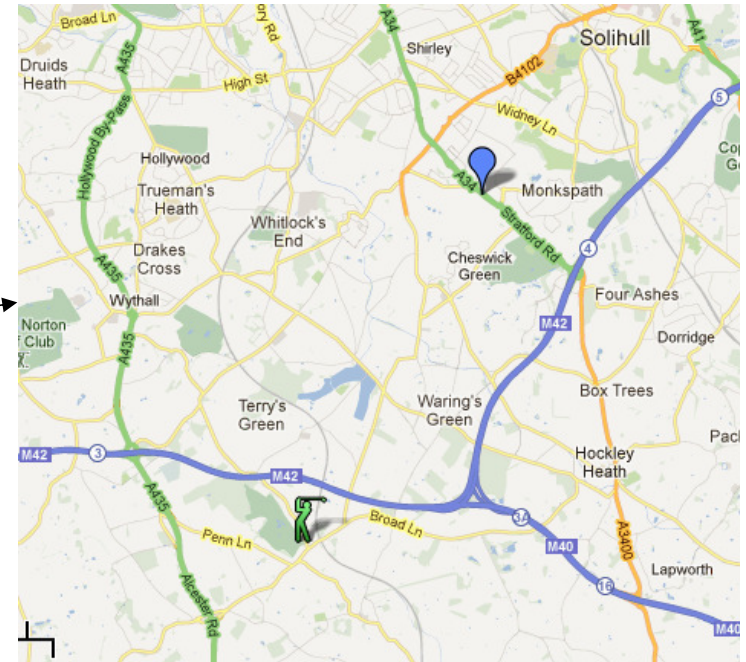

Regency Hotel, Solihull (Corus Hotels)

Stratford Road, Shirley B90 4EB

Directions to the Regency Hotel, Solihull

Leave the M42 (J4). Take A34 to Birmingham. Cross first and second roundabout. At the third roundabout, double back. The hotel is on the left. Car parking is complimentary. For those coming by train, the nearest stations are Widney Manor or Solihull. Birmingham International is just 8 miles away.

Golf Competition

The Golf competition will take place at Ladbrook Park, just a few miles away from the Regency Hotel (shown on map above). Further information will be provided for those who are interested.