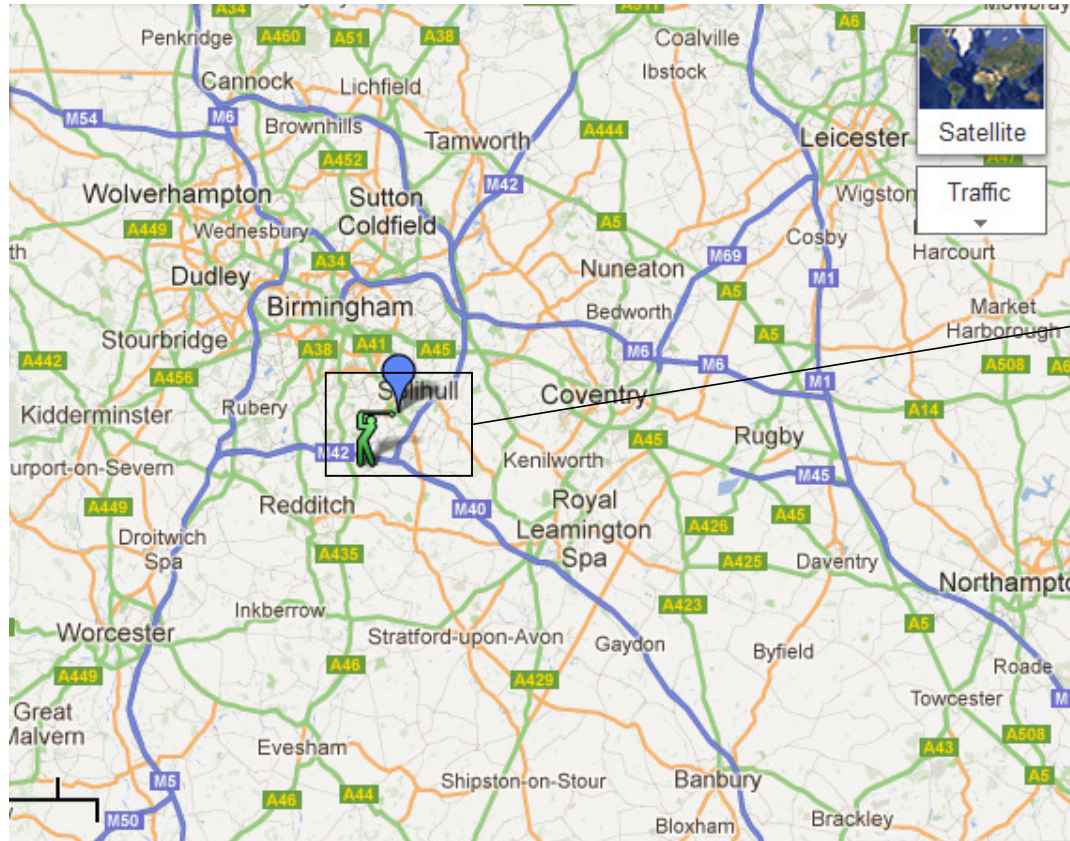

Regency Hotel, Solihull (Corus Hotels)

Stratford Road, Shirley B90 4EB

Directions to the Regency Hotel, Solihull

Leave the M42 (J4). Take A34 to Birmingham. Cross first and second roundabout. At the third roundabout, double back. The hotel is on the left. Car parking is complimentary. For those coming by train, the nearest stations are Widney Manor or Solihull. Birmingham International is just 8 miles away.

Golf Competition

The Golf competition will take place at Ladbrook Park, just a few miles away from the Regency Hotel (shown on map above). Further information will be provided for those who are interested.